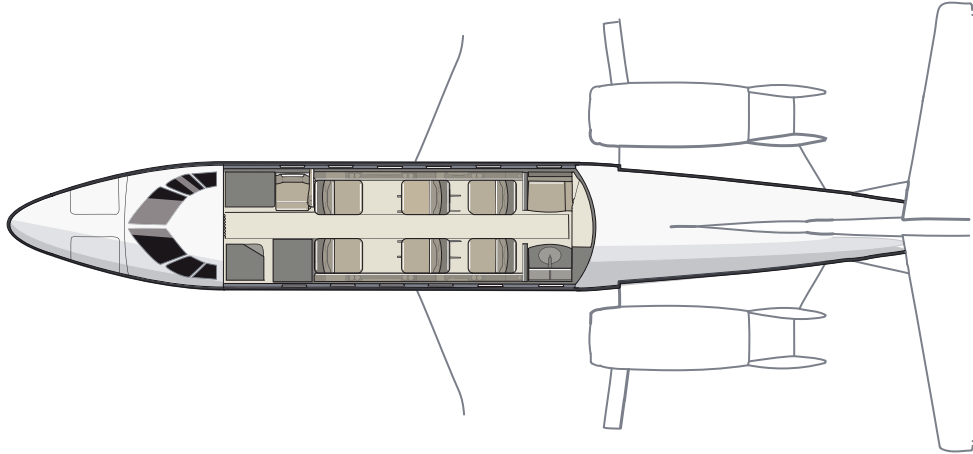

## CITATION XLS+

The Cessna Citation XLS+ stands for the utmost in performance and in cabin comfort. The ideal combination of range, speed, and high payload makes it a very versatile aircraft. Despite the spacious cabin, which is normally associated with larger jets, the Citation XLS+ offers all the benefits of a small executive jet when it comes to flexibility and economy.

### Specification

Length:	52.49 ft
Height:	17.16 ft
Wingspan:	56.33 ft
Max. takeoff weight:	20,200 lb
Max. landing weight:	18,700 lb
Max. range:	1,858 nm
Max. cruise altitude:	45,000 ft
Max. speed:	507 mph
Max. payload:	8,100 lb
Delivery:	2017 or 2018

### Cabin

Height:	5.68 ft
Length:	18.50 ft
Width:	5.51 ft
Baggage hold:	90.00 ft <sup>3</sup>